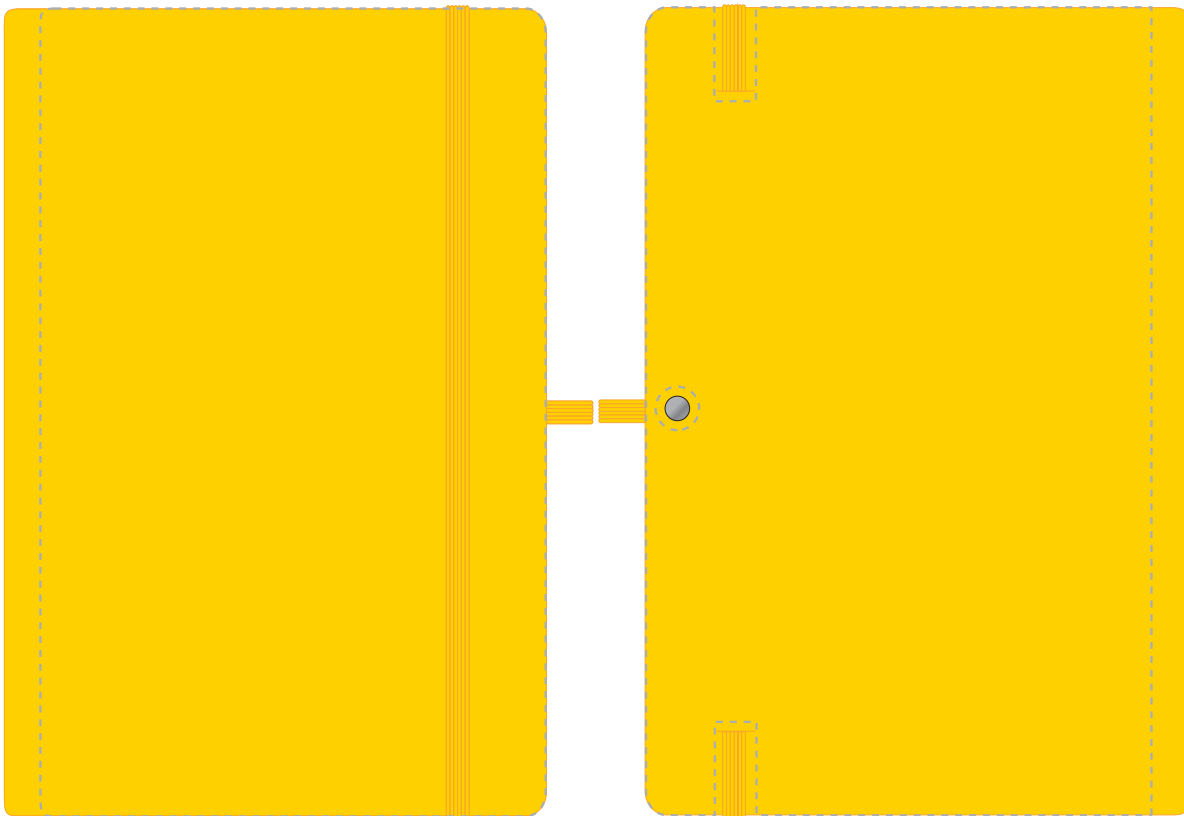

Your Ref:
Our Ref:

Quantity:
Version: 1

Product Code: QS0345
Product Colour: YELLOW

PRINTING CONCERNS:

Please note that this product has Sustainability Markings that are not visible from this perspective

We stock this item in the following colours

**PANTONE REFERENCE(S)**

Debossing / Foil Blocking
(Edge to Edge)

Product Image for visualisation
- colours may vary

ARTWORK SCALE 50%

ARTWORK SCALE 50%

The dashed line is to demonstrate print area and will not appear on your printed item

To proceed, please approve visual via the online system.

ARTWORK SCALE 100%
Max print area: 134mm x 214mm

ARTWORK SCALE 100%
Max print area: 134mm x 214mm